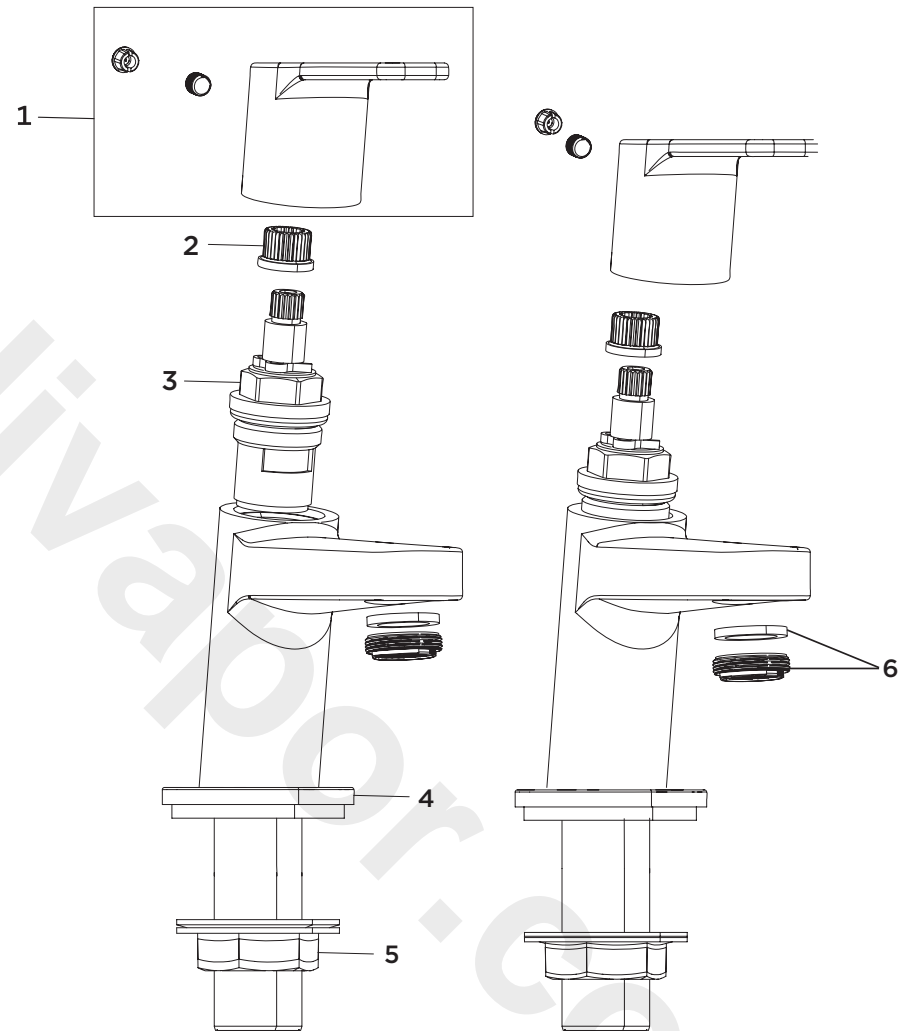

Product Code: PS2 3/4 C

Revision: D1

1	Handle Assembly
2	Spline Adapter
3	Ceramic valves
4	Plinth
5	Backnut & Washer
6	Flow Straightener